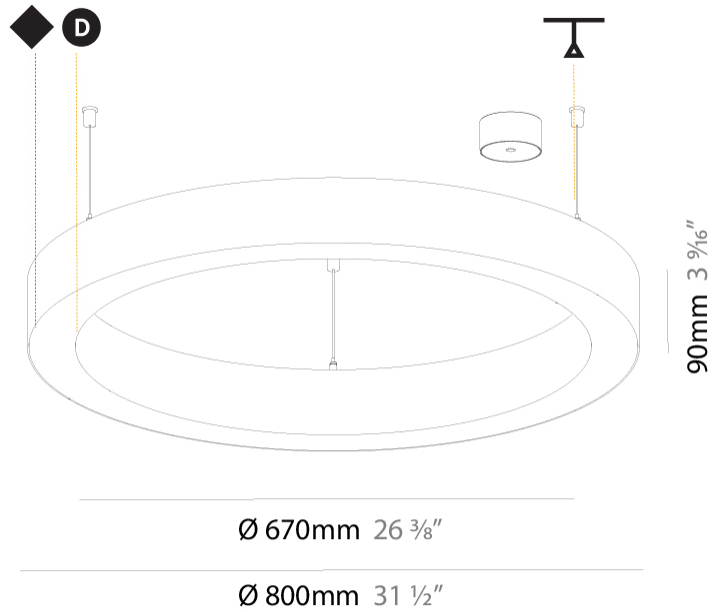

GENERAL

Series: Glorious
Subseries: Glorious Slim
Brand: Prolicht
Division: Architectural
Mounting Type: Suspension
Mounting Location: Ceiling
Subcategory: Ambient

PHYSICAL

Shape: Round
Diameter (mm): 800
Diameter (in): 31 1/2
Height (mm): 90
Height (in): 3 9/16
Max. Overall Height (mm): 2090
Max. Overall Height (in): 82 5/16
Light Distribution: Direct / Indirect
Weight (kg): 8.128
Weight (lbs): 17.92
Diffuser: [PMMA - Opal or Micro-Prism](#)
Fixture Finish: [SSR / BKV / CWI / CRY / HAB / UFT / ITA / RUA / FTG / MYG / LOD / PUS / FRO / FUP / KIA / POP / BLS / SPG / MEY / GOH / GUM / CHC / COM / ABZ / JAG / OBR / MOS / ROR](#)
Fixture Material: Aluminum
Cable Details: 2000mm or 6000mm Transparent Cable

ELECTRICAL

Lamp Type: LED (Zhaga Standard)
Input Wattage (W): 56 / 52.5
Total Output Wattage (W): 48 / 45
Dimming: [Tri-Mode (Non-Dimming and Phase Dimming (120Vac only) and 0-10V Dimming)](#)
Driver Included: Yes
Driver Location: Integrated
Driver Type: Constant Current - Universal
Driver Class: Class 2
Input Voltage (V): 120 - 277
Constant Current (MA): 350

LED

Color Temperature (°K): [3000 / 3500 / 4000](#)
Max. Delivered Lumen (lm): 9830 / 10035 / 10240
CRI: >80 CRI
Lamp Life (hrs): 50000

OPTICAL

RATINGS AND CERTIFICATIONS

Certified By: Certified for North American Standards
IP rating: IP20