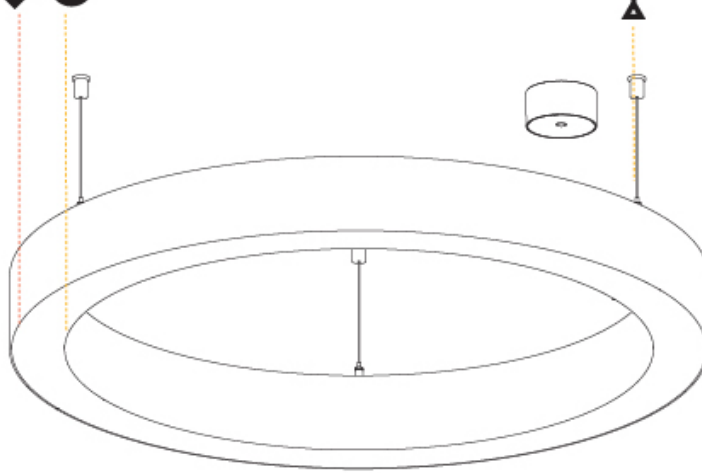

PROJECT	_____
TYPE	_____
SPECIFIER	_____
QUANTITY	_____
DATE	_____

For Color / Finish Chart & Symbology see Appendix or product page downloadable area.

°K

Dimming	DP	DV		
	Phase	0-10V		
Color Temperature	30K	35K	°K	
	3000K	3500K		40K
Diffuser	01	02	D	
	Opal	Micro-Prism		
Suspension Cable Color and Length	..05	..10		
	2000	6000		

ORDER-EXAMPLE: °K
L3XXXX- DV 30K 02 01 05
0-10V 3000K Black Opal
2000mm/Trans