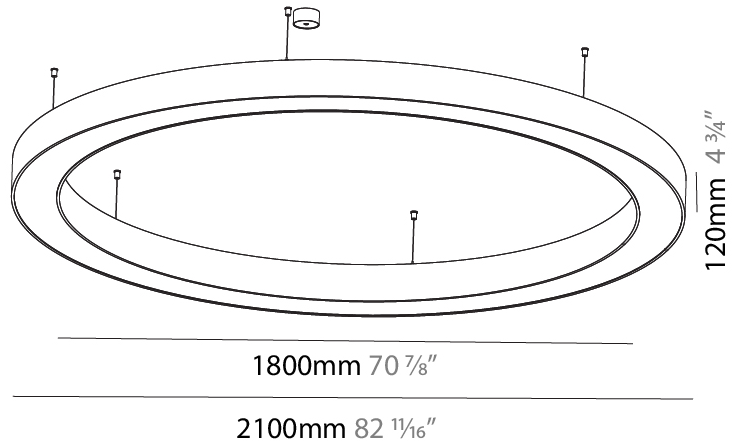

GENERAL

Series: Glorious
Subseries: Glorious
Brand: Prolight
Division: Architectural
Mounting Type: Suspension
Mounting Location: Ceiling
Subcategory: Ambient

PHYSICAL

Shape: Round
Diameter (mm): 2100
Diameter (in): 82 ¹¹/₁₆
Height (mm): 120
Height (in): 4 ³/₄
Max. Overall Height (mm): 2120
Max. Overall Height (in): 83 ⁷/₁₆
Light Distribution: Direct / Indirect
Weight (kg): 26.817
Weight (lbs): 59.12
Diffuser: PMMA - Opal
Fixture Finish: SSR / BKV / CWI / CRY / HAB / UFT / ITA / RUA / FTG / MYG / LOD / PUS / FRO / FUP / KIA / POP / BLS / SPG / MEY / GOH / GUM / CHC / COM / ABZ / JAG / OBR / MOS / ROR
Fixture Material: Aluminum

ELECTRICAL

Lamp Type: LED (Zhaga Standard)
Input Wattage (W): 165
Total Output Wattage (W): 132 / 105.6 (3500K)
Dimming: Non-Dimming / Phase Dimming (120Vac only) / 0-10V Dimming
Driver Included: Yes
Driver Location: Integrated
Driver Type: Constant Current - 120 / 277Vac
Driver Class: Class 2
Input Voltage (V): 120 - 277
Constant Current (MA): 350 / 700/600 (3500K)

LED

Color Temperature (°K): 3000 / 3500 / 4000
Max. Delivered Lumen (lm): 9690 / 10035 / 10240 Direct / 7670 / 7938 / 8100 Indirect
CRI: >80 CRI
Efficiency (%): 70
Lamp Life (hrs): 50000

OPTICAL

RATINGS AND CERTIFICATIONS

Certified By: Certified for North American Standards
IP rating: IP20

PROJECT
TYPE
SPECIFIER
QUANTITY
DATE